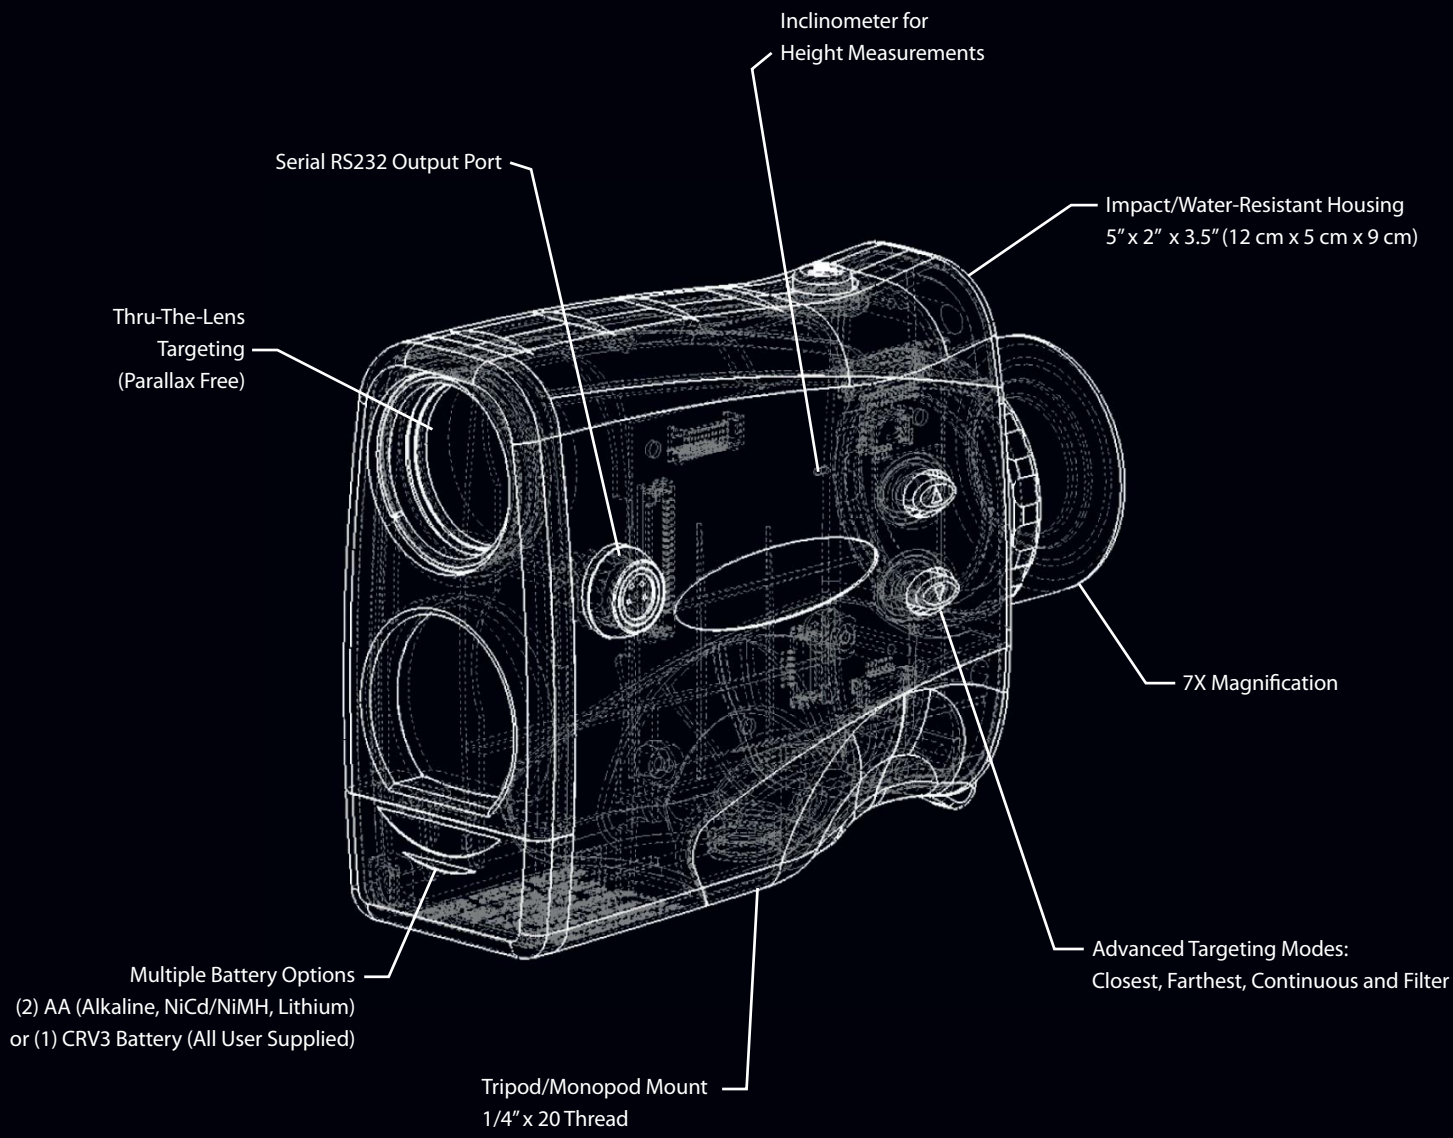

TruPulse™ 200

Whether you need to collect multiple data measurements from a single spot, measure partially obscured targets or quickly compile accurate inventory data, the TruPulse™ 200 is the tool for your distance and height measurement needs. The TruPulse 200 is compact, easy-to-use and offers the flexibility to gather the data you want—even under the most challenging conditions—all at a price even your bookkeeper will love.

Specifications:

- **Dimensions:** 5" x 2" x 3.5" (12 cm x 5 cm x 9 cm)
- **Weight:** 8 ounces (220 g)
- **Data communication:** Serial, via wired RS232 (standard) or wireless Bluetooth® (optional with 200B model)
- **Power:** 3.0 volts DC nominal; (2) AA batteries (Alkaline, NiCd/NiMH, Lithium) or (1) CRV3 battery
- **Battery duration:** AA - approx. 7500 measurements (6000 with Bluetooth® enabled); CRV3 - approx. 15,000 measurements (12,000 with Bluetooth® enabled)
- **Eye safety:** FDA Class 1 (CFR 21)

Measurement Range:

- **Distance:** 0 to 3280 ft (1000 m) typical; 6560 ft (2000 m) max to reflective target
- **Inclination:** +/- 90 degrees

Accuracy:

- **Distance:** +/- 1 ft (+/- 30 cm), high quality target
+/- 1 yd (+/- 1 m), low quality target
- **Inclination:** +/- 0.25 degrees

Inclinometer for Height Measurements

Serial RS232 Output Port

Impact/Water-Resistant Housing
5" x 2" x 3.5" (12 cm x 5 cm x 9 cm)

Thru-The-Lens Targeting
(Parallax Free)

7X Magnification

Advanced Targeting Modes:
Closest, Farthest, Continuous and Filter