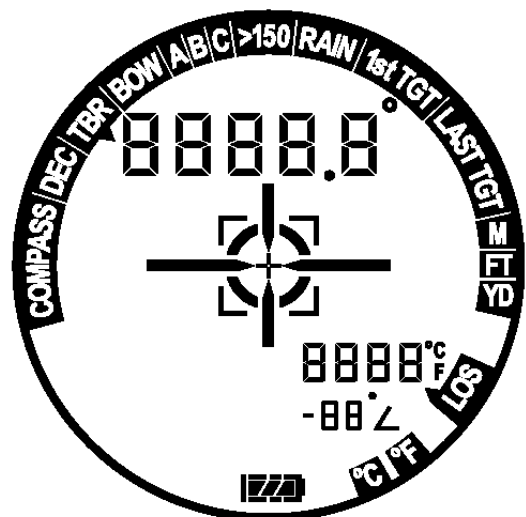

Leupold RX-IV Rangefinder

The RX-IV rangefinder features an electronic compass and even an inclinometer.

Distance, compass bearing and slope, all in one display

Multiple Modes

With the RX Series you can use multiple modes at once to tailor your readings to the conditions. For example you can use Rain Mode and 1st Target Mode at the same time to achieve the most accurate range possible. Leupold's exclusive Quick Set Rotary Menu™ is intuitive and easy to use.

QUICK SET ROTARY MENU™

- **Accessories included:** Useful carrying case with dog clip and internal pocket, battery, tripod thread.

Specifications

Model name	RX™-IV
Finish-	Black/Grey or Mossy Oak® Brush™
Rubber armor	Fully Armoured - Waterproof
Magnification	8x Monocular
Field of view	10 m at 100 meter (4.5°)
Maximum range	1350 m (Reflective Target); 800 m (Tree)
Minimum range	3 meter
Measuring accuracy	1 meter
Inclinometer	Yes – displayed in Bow and Ballistic range mode
TBR™ (True ballistic range™)	Yes (Bow and Rifle mode)
Compass w / Declination Setting	Yes
Compass w/ Tilt compensation	Yes
Thermometer °C & F	Yes
Long Range Mode	Yes (over 135m)
1st Target Mode	Yes
Last Target Mode	Yes
Rain Mode	Yes
Scan Mode	Yes
Illuminated Backlit	Yes
Waterproof	Yes
Warranty	2 Years